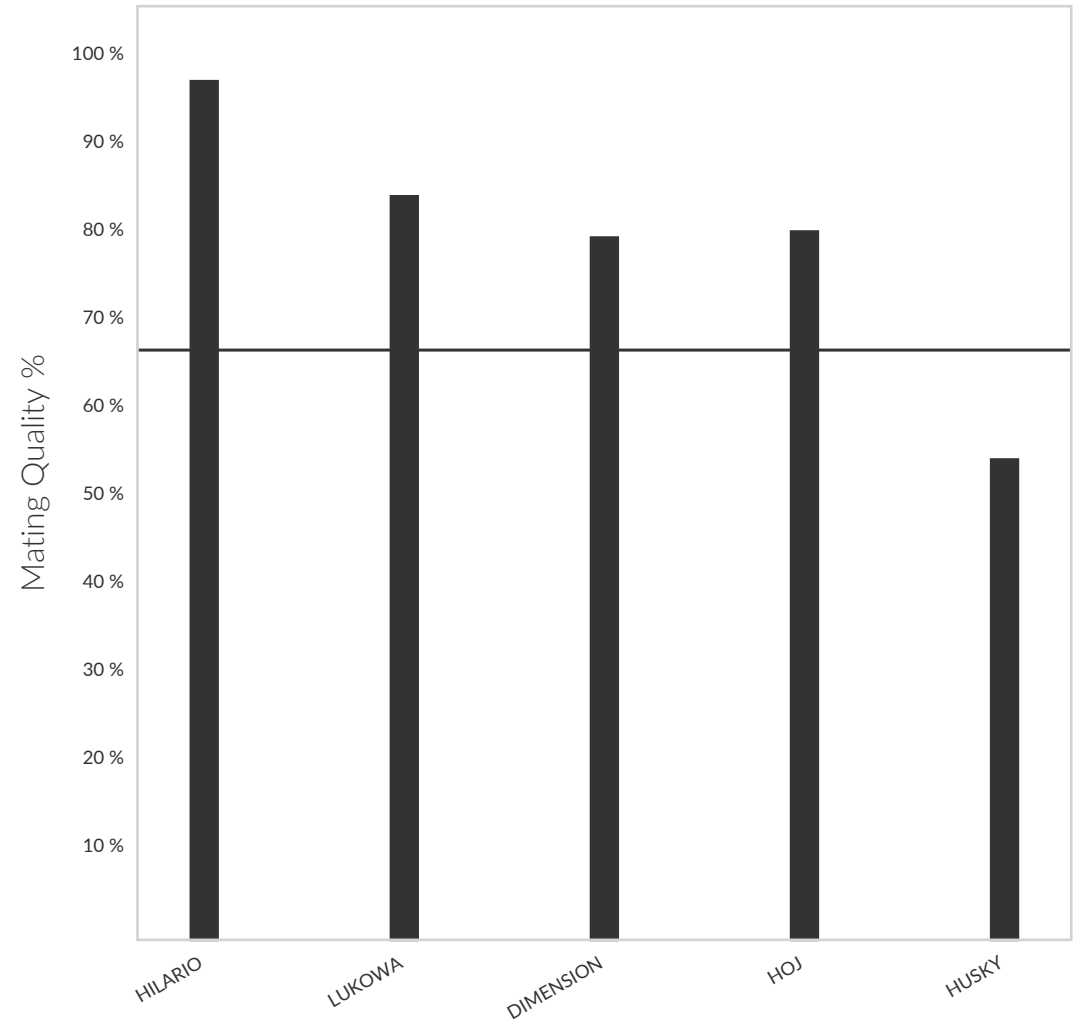

Mating Quality Assessment

0445530JSE | 22/04/2016

2206/2743

Is the number of high quality matings that could be achieved as a result of the potential sires and the number of matings available per individual sire.

80.4%

The final assessment can be improved by changing the maximum number of matings per individual sire or by omitting and replacing sires that scored a final assessment below 67%.